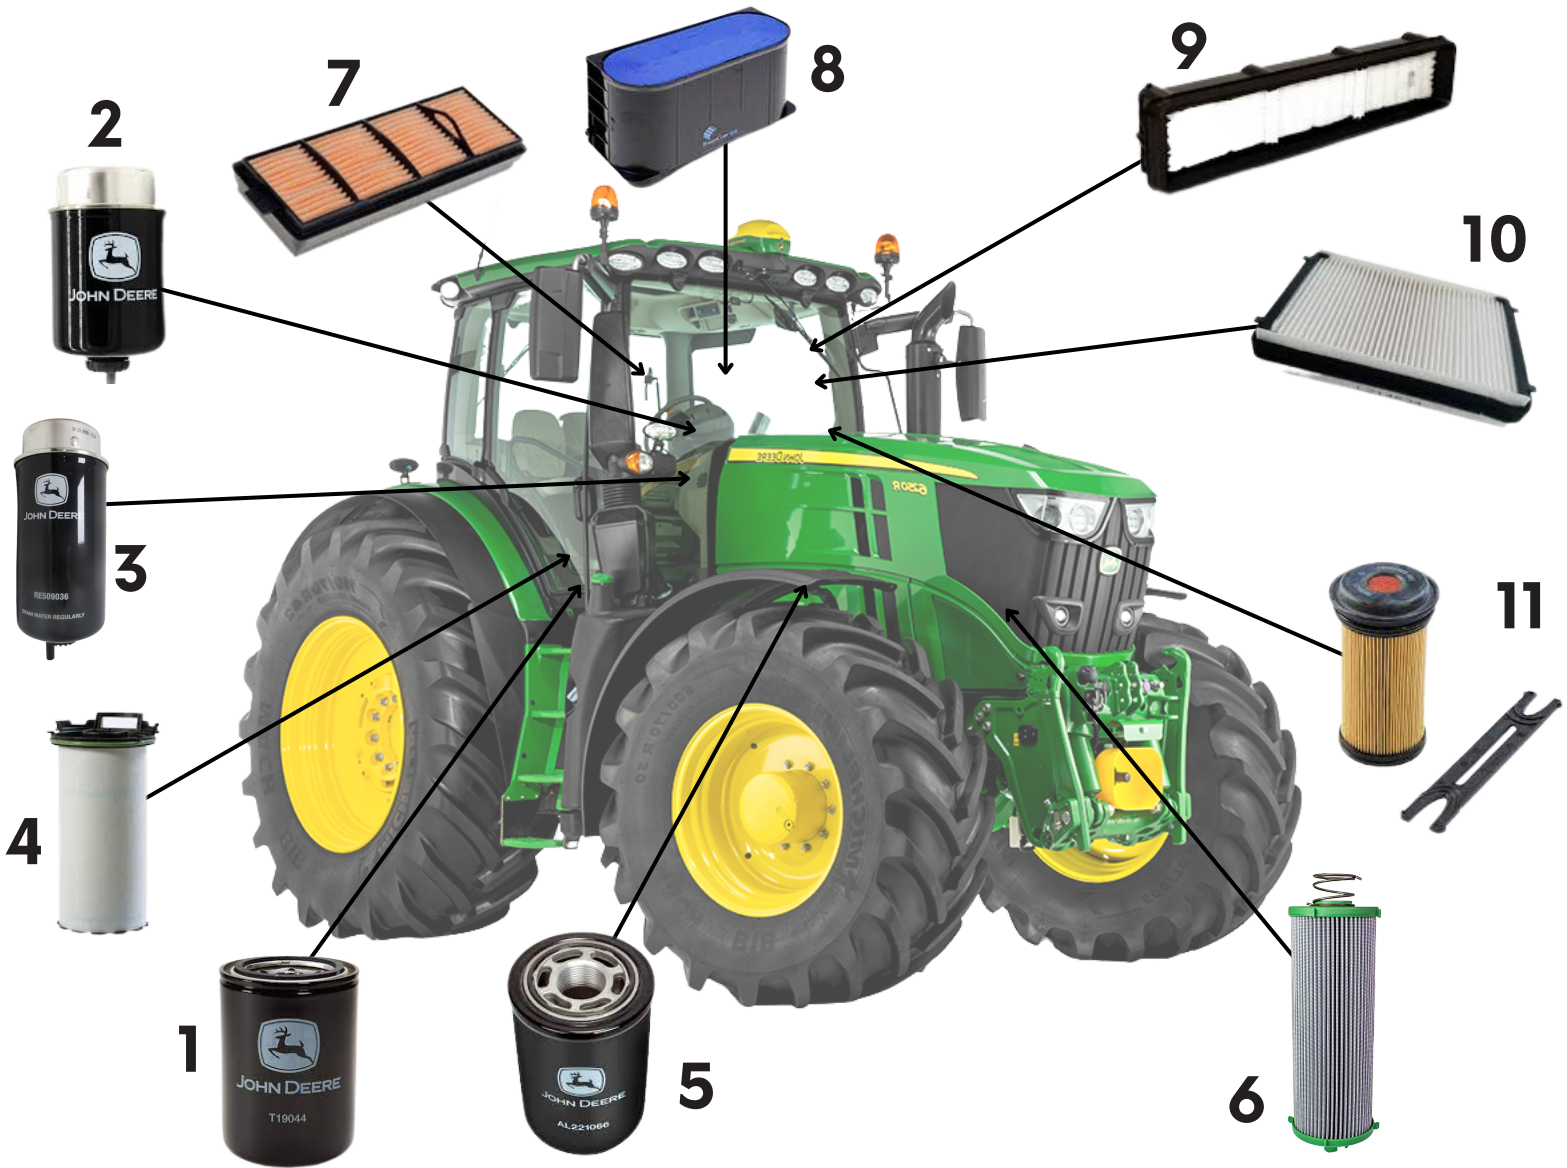

Phone: 091 630 827

www.dhfarmmachinery.com

John Deere Tractor Filters

Filters - 6000 - 6010 - 6020 - 6030 Series

Item	Description	6000	6010	6020 (2valve)	6020 (commonRail)	6030 / 7530
1	Engine	T19044	RE56754	RE504836	RE504836	RE504836
2	Fuel	RE62419	RE62419	RE62419	RE509032	RE522878
3	Fuel				RE509036	RE541922
4	Hydraulic	AL118036	AL118036	AL118036	AL118036	AL169573
5	Transmission	AL221066	AL221066	AL221066	AL221066	AL221066
6	Air Inner	AL78870	AL78870	AL150288	AL150288	AL150288
7	Air Outer	AL78869	AL78869	AL172781	AL172781	AL172781
8	Cab	AL177184	AL177184	AL177184	AL177184	AL177184
9	Cab		L214634	L214634	L214634	L214634

John Deere Tractor Filters

Filters - 6M Series

	6M SERIES	4 CYLINDER	4 CYLINDER	6 CYLINDER	6 CYLINDER
Item	Description	6105-6140M (NO ADD BLUE)	6100-6145M (ADD BLUE)	6150-6170 (NO ADD BLUE)	6155-6175 (ADD BLUE)
1	Engine Oil Filter	RE504836	RE504836	RE539279	RE539279
2	Fuel Pre Filter	RE546336	DZ115389	RE541922	DZ115391
3	Main Fuel Filter	RE544394	DZ115390	RE41925	DZ115392
4	Engine Crank Case Filter	DZ105100	DZ105100	DZ105796	DZ105796
5	Transmission Filter	AL221066	AL221066	AL221066	AL221066
6	Hydraulic Filter	AL169573	AL169573	AL169573	AL169573
7	Inner Air Filter	AL215054	AL215054	AL215054	AL215054
8	Outer Air Filter	AL215055	AL215055	AL215053	AL215053
9	External Cab Filter	AL225552	AL225552	AL225552	AL225552
10	Internal Cab Filter	L214634	L214634	L214634	L214634
11	DEF Filter	N/A	DZ114640	N/A	DZ114640

John Deere Tractor Filters

Filters - 6R Series (4 Cylinder)

	6R SERIES (4 CYLINDER)		
Item	Description	6110R-6135R (ADD BLUE)	6105R-6125R (NO ADD BLUE)
1	Engine Oil Filter	RE504836	RE504836
2	Engine Crank Case Filter	DZ105100	DZ105100
3	Primary Fuel Filter	DZ115389	RE546336
4	Secondary Fuel Filter	DZ115390	RE544394
5	Transmission Filter	AL221066	AL221066
6	Transmission Filter (Auto Power)	AL206482	AL206482
7	Hydraulic Filter	AL169573	AL169573
8	Inner Air Filter	AL215054	AL215054
9	Outer Air Filter	AL215055	AL215055