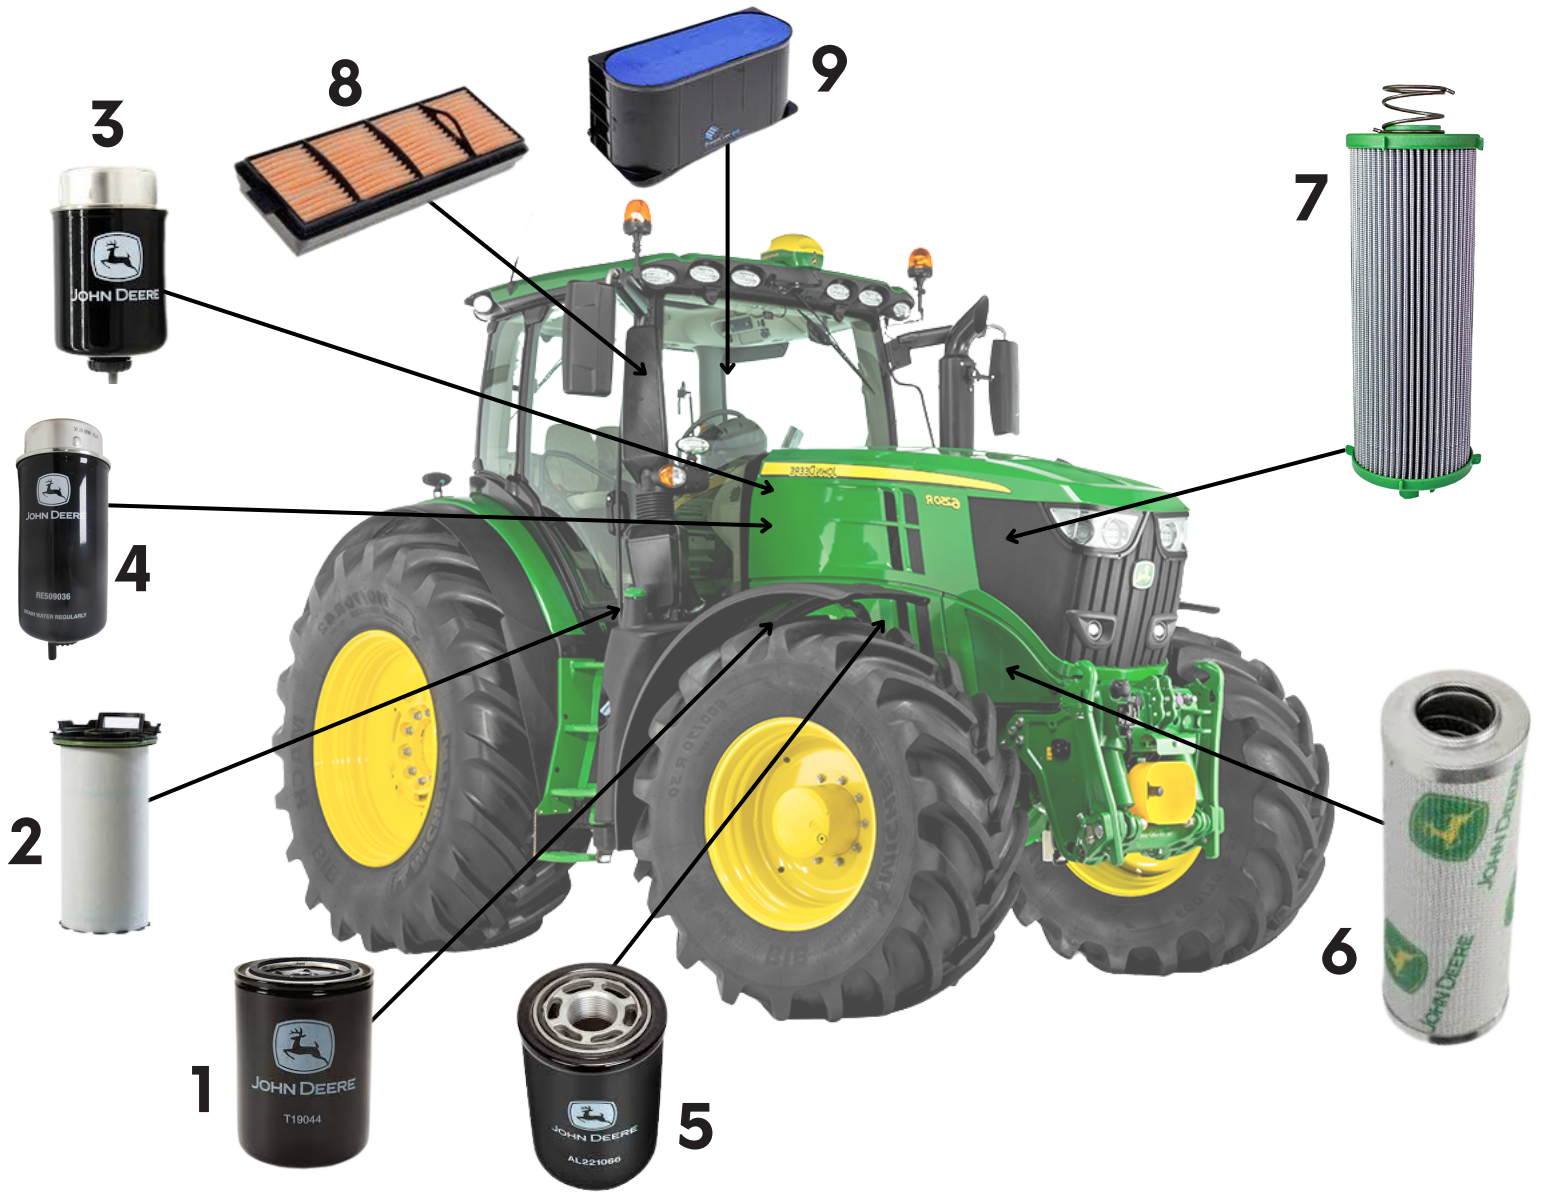

Phone: 091 630 827

www.dhfarmmachinery.com

John Deere Tractor Filters

Filters - 6000 - 6010 - 6020 - 6030 Series

Item	Description	6000	6010	6020 (2valve)	6020 (commonRail)	6030 / 7530
1	Engine	T19044	RE56754	RE504836	RE504836	RE504836
2	Fuel	RE62419	RE62419	RE62419	RE509032	RE522878
3	Fuel				RE509036	RE541922
4	Hydraulic	AL118036	AL118036	AL118036	AL118036	AL169573
5	Transmission	AL221066	AL221066	AL221066	AL221066	AL221066
6	Air Inner	AL78870	AL78870	AL150288	AL150288	AL150288
7	Air Outer	AL78869	AL78869	AL172781	AL172781	AL172781
8	Cab	AL177184	AL177184	AL177184	AL177184	AL177184
9	Cab		L214634	L214634	L214634	L214634

John Deere Tractor Filters

Filters - 6M Series

	6M SERIES	4 CYLINDER	4 CYLINDER	6 CYLINDER	6 CYLINDER
Item	Description	6105-6140M (NO ADD BLUE)	6100-6145M (ADD BLUE)	6150-6170 (NO ADD BLUE)	6155-6175 (ADD BLUE)
1	Engine Oil Filter	RE504836	RE504836	RE539279	RE539279
2	Fuel Pre Filter	RE546336	DZ115389	RE541922	DZ115391
3	Main Fuel Filter	RE544394	DZ115390	RE41925	DZ115392
4	Engine Crank Case Filter	DZ105100	DZ105100	DZ105796	DZ105796
5	Transmission Filter	AL221066	AL221066	AL221066	AL221066
6	Hydraulic Filter	AL169573	AL169573	AL169573	AL169573
7	Inner Air Filter	AL215054	AL215054	AL215054	AL215054
8	Outer Air Filter	AL215055	AL215055	AL215053	AL215053
9	External Cab Filter	AL225552	AL225552	AL225552	AL225552
10	Internal Cab Filter	L214634	L214634	L214634	L214634
11	DEF Filter	N/A	DZ114640	N/A	DZ114640

John Deere Tractor Filters

Filters - 6R Series (4 Cylinder)

	6R SERIES (4 CYLINDER)		
Item	Description	6110R-6135R (ADD BLUE)	6105R-6125R (NO ADD BLUE)
1	Engine Oil Filter	RE504836	RE504836
2	Engine Crank Case Filter	DZ105100	DZ105100
3	Primary Fuel Filter	DZ115389	RE546336
4	Secondary Fuel Filter	DZ115390	RE544394
5	Transmission Filter	AL221066	AL221066
6	Transmission Filter (Auto Power)	AL206482	AL206482
7	Hydraulic Filter	AL169573	AL169573
8	Inner Air Filter	AL215054	AL215054
9	Outer Air Filter	AL215055	AL215055