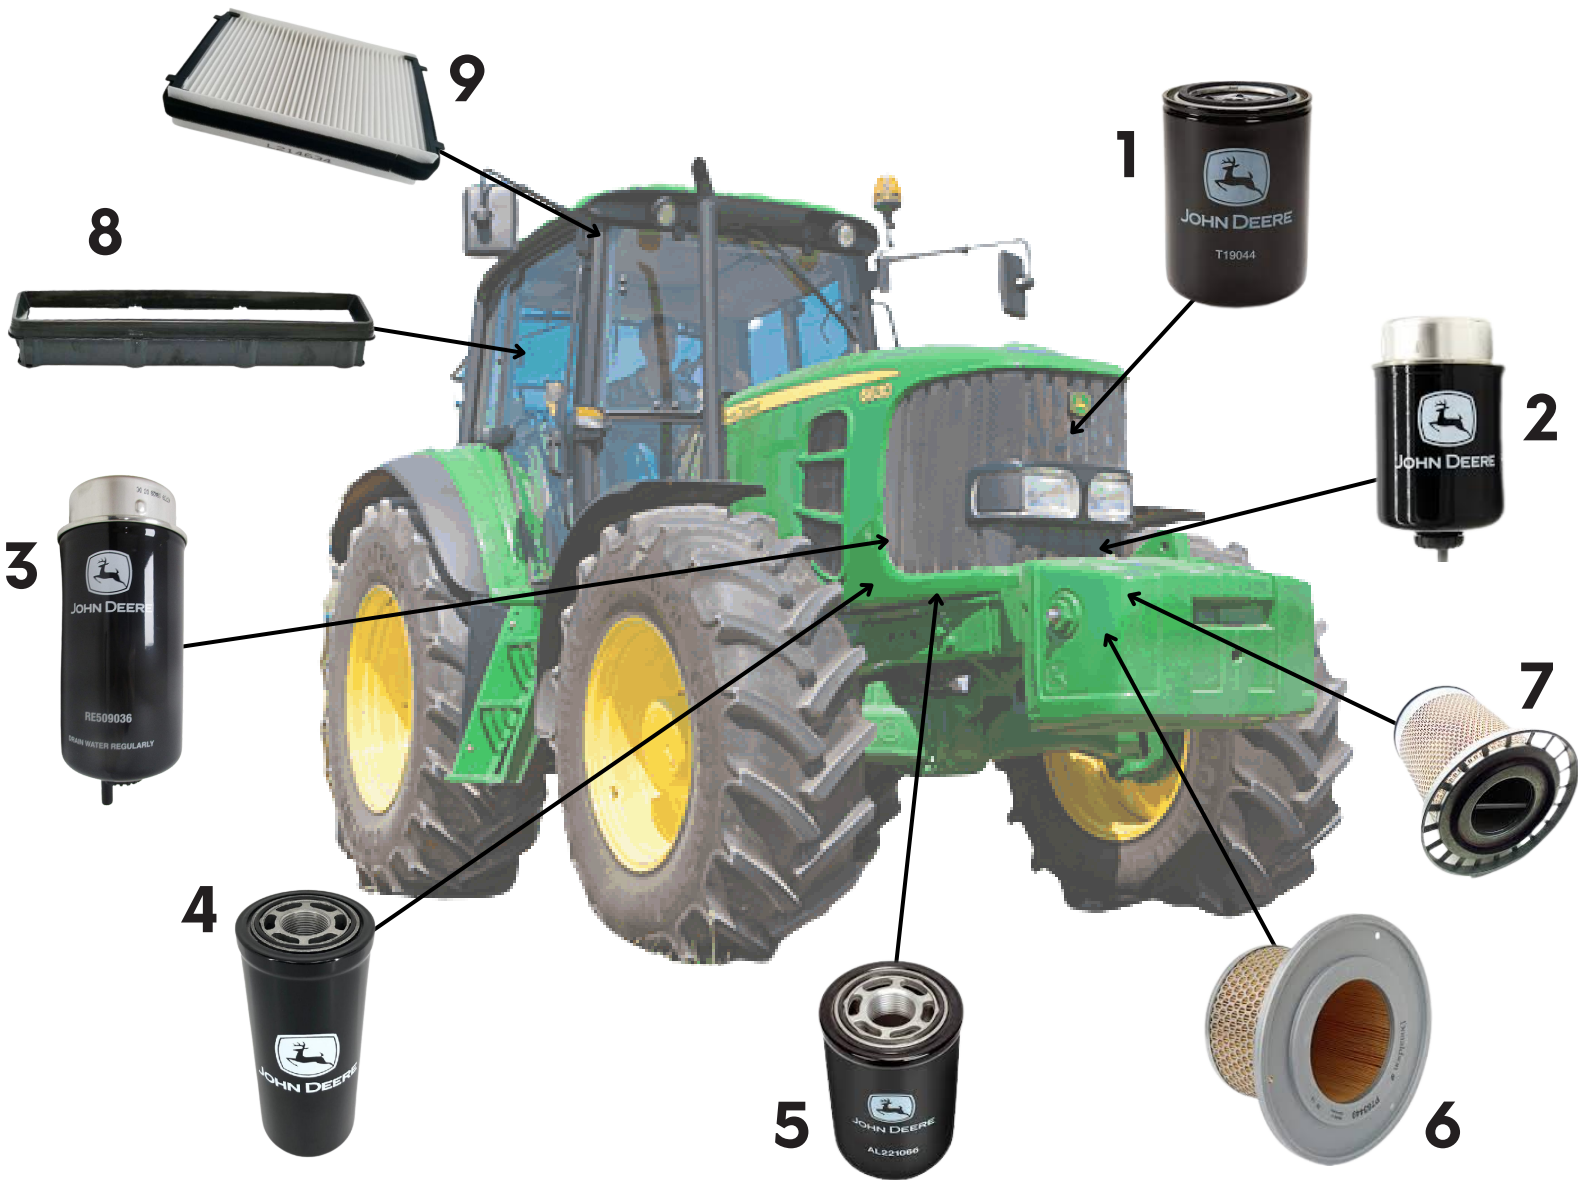

John Deere Tractor Filters Catalogue

DH FARM
MACHINERY

John Deere Tractor Filters

**This Filter & Spare Parts Catalogue is Only a Guide.
No Responsibility for any Part Number Inaccuracy Will be Held.**

Call Our Expert Sales Team for any Queries.

Phone: 091 630 827

www.dhfarmmachinery.com

John Deere Tractor Filters

Filters - 6000 - 6010 - 6020 - 6030 Series

Item	Description	6000	6010	6020 (2valve)	6020 (commonRail)	6030 / 7530
1	Engine	T19044	RE56754	RE504836	RE504836	RE504836
2	Fuel	RE62419	RE62419	RE62419	RE509032	RE522878
3	Fuel				RE509036	RE541922
4	Hydraulic	AL118036	AL118036	AL118036	AL118036	AL169573
5	Transmission	AL221066	AL221066	AL221066	AL221066	AL221066
6	Air Inner	AL78870	AL78870	AL150288	AL150288	AL150288
7	Air Outer	AL78869	AL78869	AL172781	AL172781	AL172781
8	Cab	AL177184	AL177184	AL177184	AL177184	AL177184
9	Cab		L214634	L214634	L214634	L214634

John Deere Tractor Filters

Filters - 6M Series

	6M SERIES	4 CYLINDER	4 CYLINDER	6 CYLINDER	6 CYLINDER
Item	Description	6105-6140M (NO ADD BLUE)	6100-6145M (ADD BLUE)	6150-6170 (NO ADD BLUE)	6155-6175 (ADD BLUE)
1	Engine Oil Filter	RE504836	RE504836	RE539279	RE539279
2	Fuel Pre Filter	RE546336	DZ115389	RE541922	DZ115391
3	Main Fuel Filter	RE544394	DZ115390	RE41925	DZ115392
4	Engine Crank Case Filter	DZ105100	DZ105100	DZ105796	DZ105796
5	Transmission Filter	AL221066	AL221066	AL221066	AL221066
6	Hydraulic Filter	AL169573	AL169573	AL169573	AL169573
7	Inner Air Filter	AL215054	AL215054	AL215054	AL215054
8	Outer Air Filter	AL215055	AL215055	AL215053	AL215053
9	External Cab Filter	AL225552	AL225552	AL225552	AL225552
10	Internal Cab Filter	L214634	L214634	L214634	L214634
11	DEF Filter	N/A	DZ114640	N/A	DZ114640