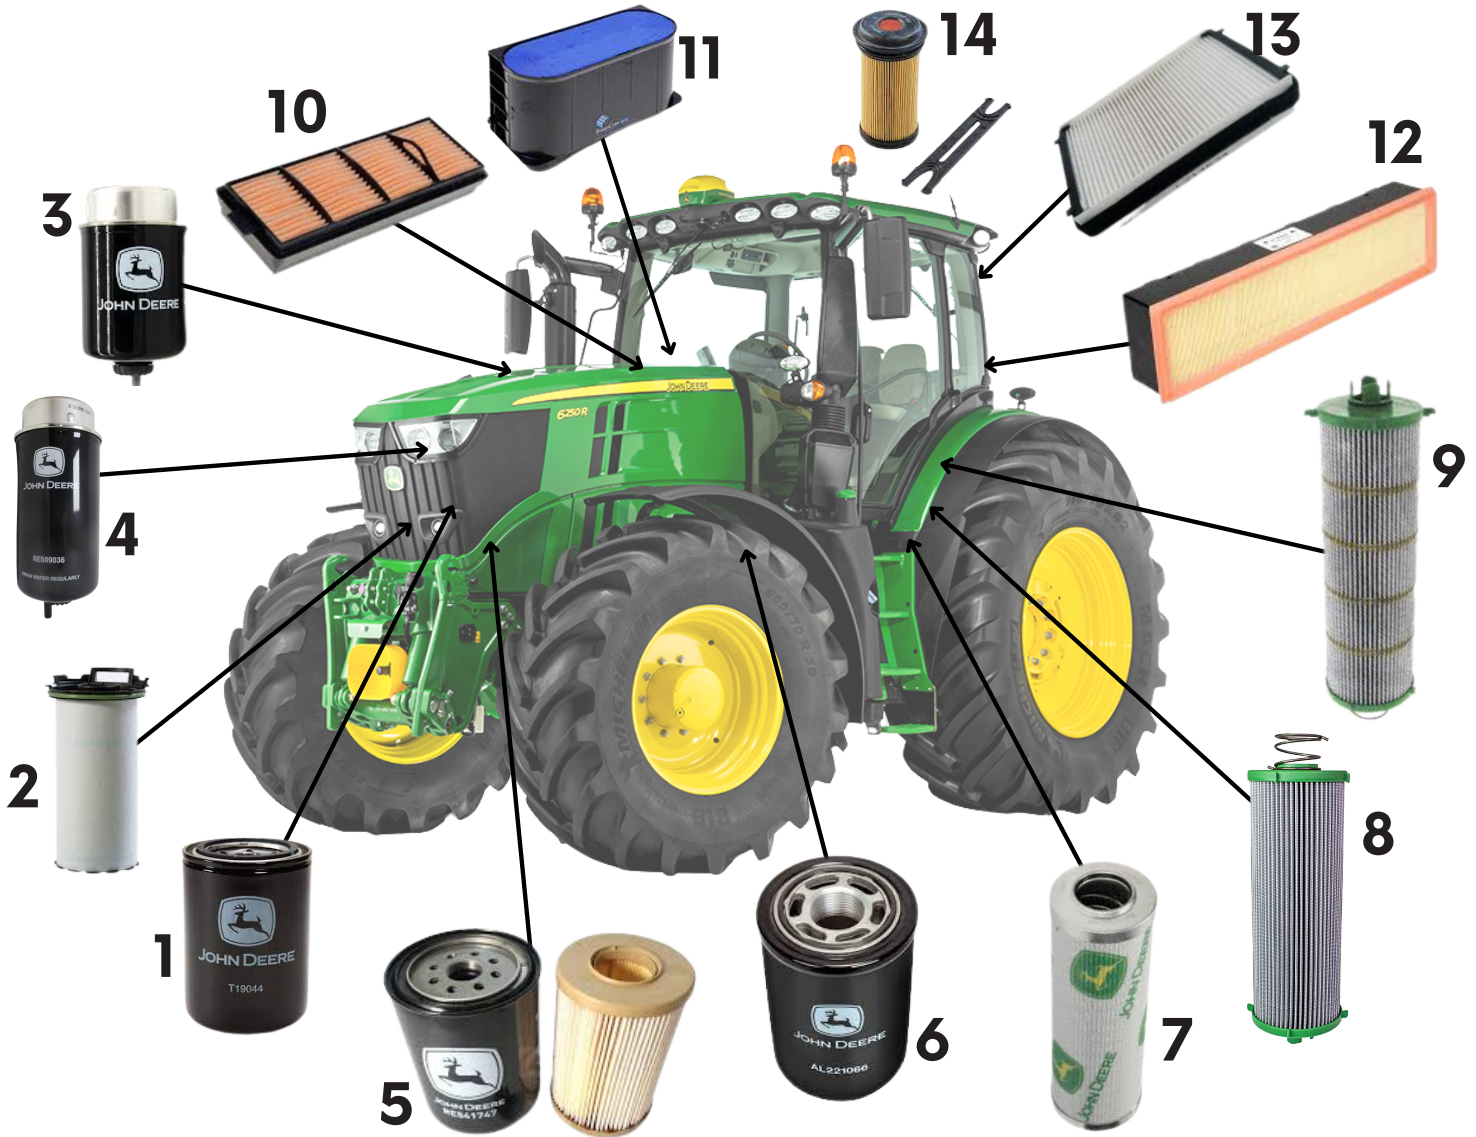

John Deere Tractor Filters

Filters - 6R Series (4 Cylinder)

	6R SERIES (4 CYLINDER)		
Item	Description	6110R-6135R (ADD BLUE)	6105R-6125R (NO ADD BLUE)
1	Engine Oil Filter	RE504836	RE504836
2	Engine Crank Case Filter	DZ105100	DZ105100
3	Primary Fuel Filter	DZ115389	RE546336
4	Secondary Fuel Filter	DZ115390	RE544394
5	Transmission Filter	AL221066	AL221066
6	Transmission Filter (Auto Power)	AL206482	AL206482
7	Hydraulic Filter	AL169573	AL169573
8	Inner Air Filter	AL215054	AL215054
9	Outer Air Filter	AL215055	AL215055

John Deere Tractor Filters

Filters - 6R Series (6 Cylinder)

6R SERIES (6 CYLINDER)						
Item	Description	6140-6150R	6145-6155R	6170-6190 6210R	6175-6195 6215R	6230-6250R
1	Engine Oil Filter	RE539279	RE539279	RE539279	RE539279	RE539279
2	Engine Crank Case Filter	DZ105796	DZ105796	DZ105796	DZ105796	DZ105100
3	Fuel Pre Filter	RE541922	DZ115391	N/A	DZ115391	DZ115391
4	Main Fuel Filter	RE541925	DZ115392	N/A	DZ115392	DZ115392
5	Fuel Filter Kit	N/A	N/A	RE541746	RE556406	N/A
6	Transmission Filter	AL221066	AL221066	AL221066	AL221066	N/A
7	Transmission Filter (Auto Power)	AL206482	AL206482	AL206482	AL206482	AL206482
8	Hydraulic Filter (45cm3 Pump)	AL169573	AL169573	AL169573	AL169573	N/A
9	Hydraulic Filter (60cm3 Pump)	AL203341	AL203341	AL203341	AL203341	AL203341
10	Inner Air Filter	AL215054	AL215054	AL215054	AL215054	AL221988
11	Outer Air Filter	AL215053	AL215053	AL215053	AL215053	AL221987
12	External Cab Filter	AL220527	AL220527	AL220527	AL220527	AL220527
13	Internal Cab Filter	L214643	L214643	L214643	L214643	L214643
14	DEF Filter	N/A	DZ114640	N/A	DZ114640	DZ114640
15	DEF in-line Filter	N/A	DZ110513	N/A	DZ110513	DZ110513