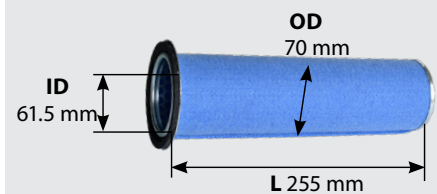

1263
Inner Air Filter
350 362 David
Brown 1490

54072
Air Filter Outer
Deutz Fendt
Favorit 800 900
McCormick F60
F70 F75 F80 F85
OE Ref:02165054