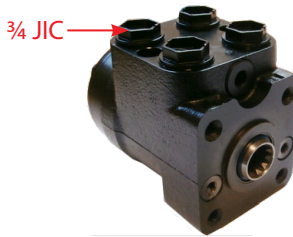

Orbital Units

ognibene power

1447

Orbital Unit 300 3000
100 OSP M18

ognibene power

4655

Orbital Unit with
Relief Valve
100 OSP 3/4" JIC

4564

Orbital Unit Seal Kit to
Suit 4655

ognibene power

52184

Orbital Unit Case MXU Puma
JX JXU Maxxum
Ford 35 60 TL L M TTL Series
TLA TM TSA TSA
Series STZ0R125M170
125 OSP M22

ognibene power

4620

Orbital Unit Fiat 2 Ram Axle
Also fits Zetor
160 OSP 1/2BSP

ognibene power

44240

Orbital Unit Ford New Holland
T7.220 - T7.260 T7030 - T7060
Power Command Case Puma
165-215
OE Ref:47403483

ognibene power

44241

Orbital Unit Ford New Holland
T6.120 - T6.180 T6010 - T6080
T7.170 - T7.210 Case Maxxum 115
OE Ref:47403484

ognibene power

6907

Orbital Unit 300 3000
125 OSP M18

ognibene power

4605

Orbital Unit Ford 40 TS 4WD
12 Spline 24.25mm Diameter
20mm High
150 OSP M18

4857

Orbital Unit John Deere
160 OSP (40 Series)
175 OSP 1/2" JIC

7808

Orbital Unit Fiat
56 88 90 93 94 Series
100 OSP 1/2" BSP

1504266

Orbital Unit Repair Kit
IHC/Massey Ferguson/DB

1810503

Orbital Unit Repair Kit