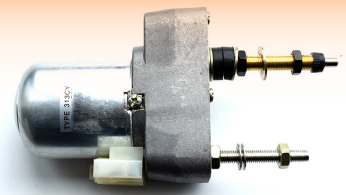

52956
Wiper Motor
Case 40 43 44 45 56 95 12V
OE Ref: 1535097C1