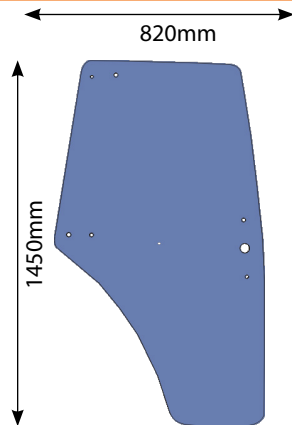

WIPER BLADES

Part No	Description	Length		Image
		Inches	mm	
2206	Wiper Blade suits 1008 Motor Kits - 4195, 4169	15½"	400	
2246	Wiper Blade	17.7"	450	
4685	Wiper Blade	24"	609.6	
1619	Wiper Blade to Suit Wiper Arm - 1897	20"	508	
6753	Suits MF 600/3000'S	23.6"	600	
61941	MF 42/43/61/62/81/82' Series 5400 6400 7400 Case Ford DB Fiat Deutz JD Leyland	20"	508	
2837	Ford Q & Super Q Cab John Deere 50's SG2 Cab Wiper Arm- 2870	19½"	500	
404895	40 TS TM M T6 T7 T6000 T7000 Adaptor - 409635	21.6"	550	
51009	Case XL	25.5"	650	
62039	Front Wiper Blade John Deere 6000/10/20 Front and Rear for 50HX	23.6"	600	
59803	Rear Wiper Blade John Deere 6000/10/20	19½"	500	
780048	Wiper Blade Renault TS/TX	27.5"	700	
53769	Wiper Blade suits 1897 Arm	23.6"	600	

9540-10540

5170
Door Glass Zetor 9540 - 10540
Fits 10520 10540 7520 7540 8520
8540 Fits 9520 9540

5171
Side Glass Zetor 9540-10540

Rubber Sections

Weather Strip - Suits 3mm - 6mm Glass

1407-5	5 Metres
1407-10	10 Metres
1407-20	20 Metres