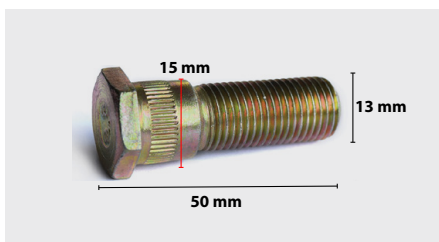

Front Axle

Part No.		Size	
Crystal 2WD			
3916	Track Rod End Zetor Crystal Right Hand Fits URSUS 490 OE Ref: 80220019	A: 135mm B: OD 26mm C: 16mm	
55357	Outer Push In Track Rod End Zetor Crystal OE Ref: 80220029	A: 340mm B: 24mm	

Crystal 4WD			
3921	Track Rod End Zetor 8045 -12145 Heavy Duty Left Hand OE Ref: 88221009	A: 120mm B: OD 29mm C: 18mm	
3920	Track Rod End Zetor 4WD HD OE Ref: 88221019	A: 120mm B: OD 29mm C: 18mm	

Unified Range			
3918	Track Rod End Zetor Unified Left Hand Left Hand Thread OE Ref: 67143531	A: 100mm B: OD 20mm C: 16mm	
3919	Track Rod End Zetor Unified Right Hand Right Hand Thread	A: 100mm B: OD 20mm C: 16mm	

1228
Wheel Stud Zetor Front