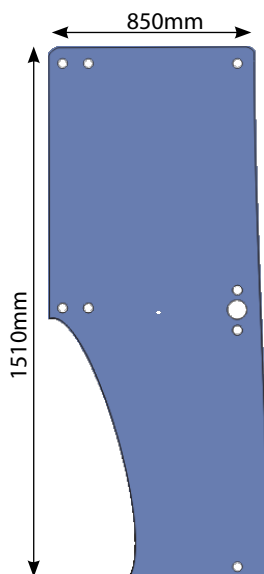

9540-10540

5170
Door Glass Zetor 9540 - 10540
Fits 10520 10540 7520 7540 8520
8540 Fits 9520 9540