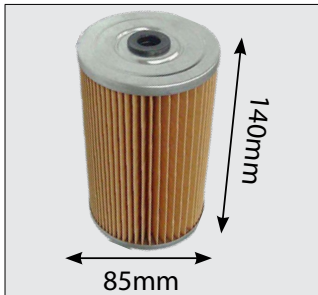

Water Pump Gaskets

7177

Water Pump Gasket Zetor
5011-7745

3614

Water Pump
Gasket Zetor

Individual Filters

Fuel Filters

5159
Fuel Filter Zetor 9540