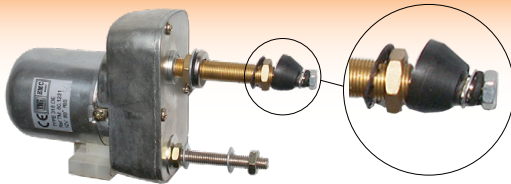

Wiper Motors

2494
Wiper Motor 12 Volt 105 Degrees
Small Tapere

2493
Wiper Motor 12 Volt 85 Degrees
Small Tapered

41656
Wiper Motor 12 Volt 120|
Straight Single Spin
Shaft Length 99mm

51045
Wiper Motor 12 Volt 110| Short Stem
Straight Shaft Length 46mm
Arm ref is 4296