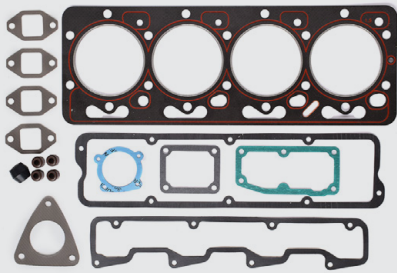

Gasket Sets

5324
Head Gasket Set Zetor 1.5mm 7520-10520 7540-10540