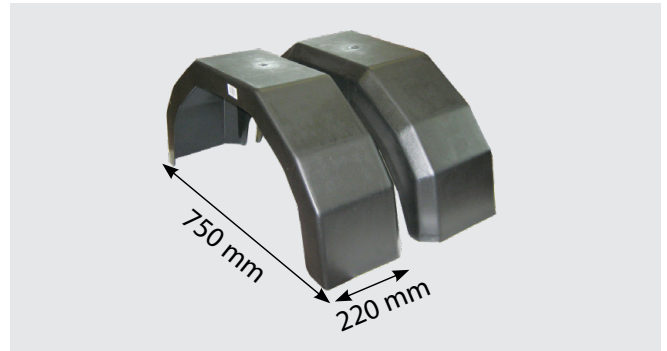

1496
Mudguard Trailer 13" Wheel - PAIR