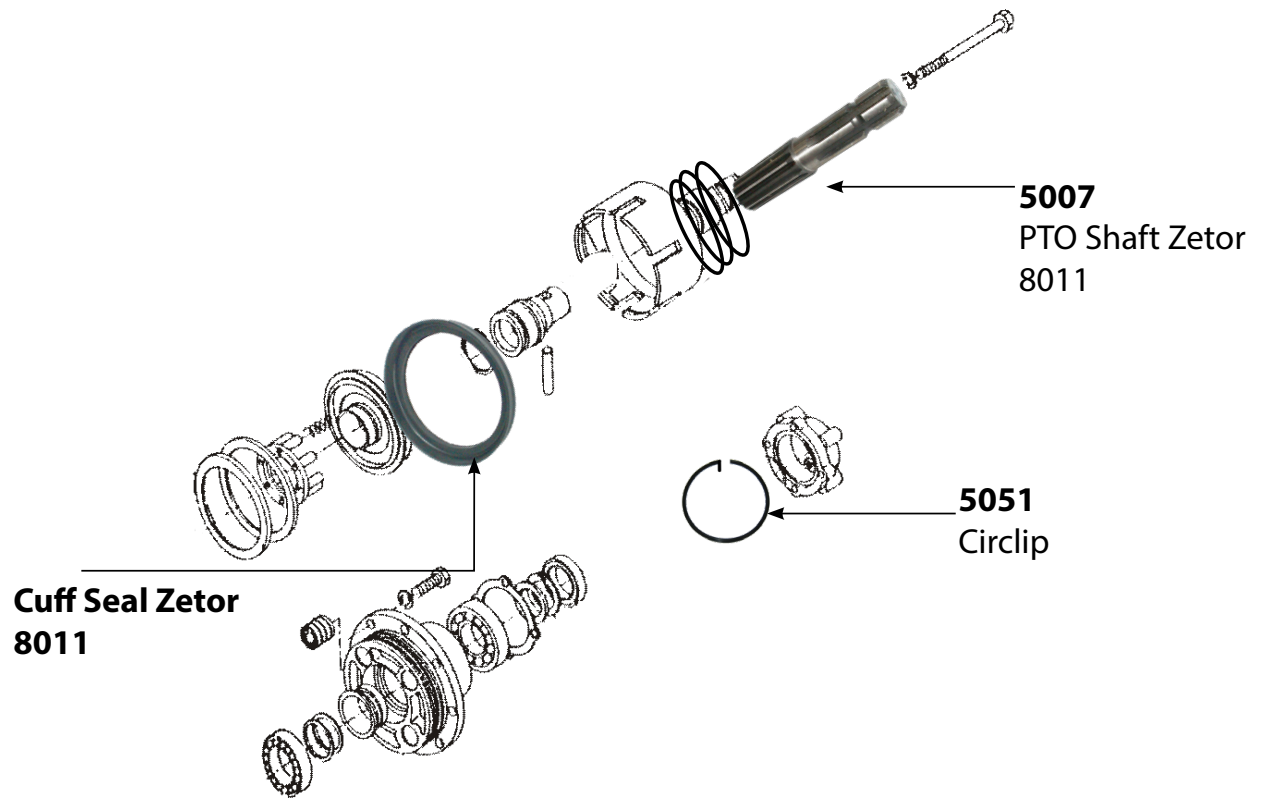

7160
Feed Pipe Zetor
8011 Brake Master
Cylinder

5054
Hand Brake Cable
Zetor 8011 Short

Brake Components

4203
Input Shaft Zetor 4 Cylinder

Torque Components

5079
Gasket Zetor
8011 Centre Housing

Stabiliser

59649
Stabiliser Zetor Forterra
Heavy Duty
600 mm long