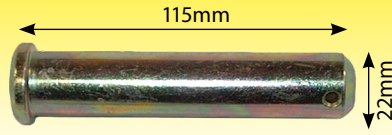

DRP48832
Drop In Pin