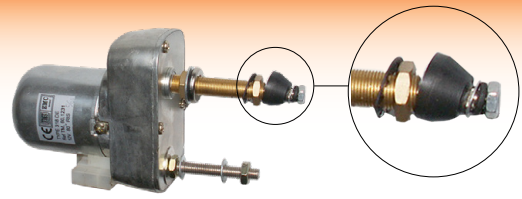

2492
Wiper Motor 12 Volt 110| Small Tapered Shaft
Shaft Length 58mm