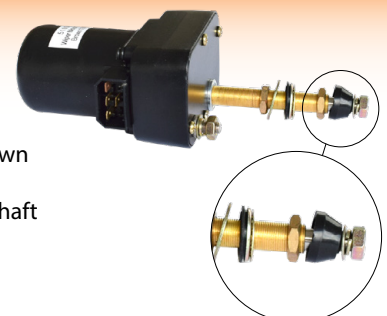

51006
Wiper Motor David Brown
12V 95|
Large Tapered Shaft - Shaft
Length 80mm