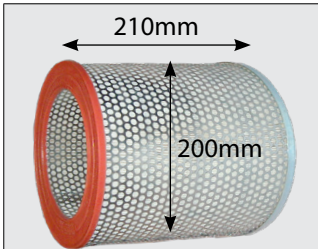

Air Filters

1446
Outer Air Filter Zetor Ursus
385 385-4