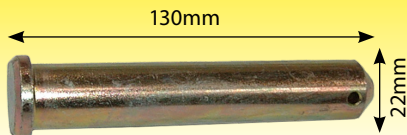

DRP44340
Nut Lift Rod 20 mm

DRP44341
Nut Lift Rod 25 mm

DRP43206
Nut spacer Lift Rod
30mm(No Thread)

DRSP30312

Ram Hydraulic Release Dromone
Hitch (Overall length 9 1/4" 23.5cm)

DRP59000

Pick Up Hitch Cable - 1820mm
Pull Cable Standard Pull
Sleeve 1500mm Overall 1900mm