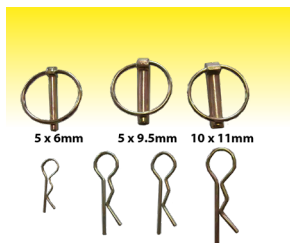

7693
Hydraulic Pump Zetor 3320/40 4320/40
5320/40 6320/40 7320/40 7520/40
8520/40 9520/40 10520/40

7692
Hydraulic Pump Zetor UR3

Linkage CBM Type

<p>59289 Pin Plate Square John Deere 6000 20mm Hole</p>		<p>59288 Lower Levelling Box Pin John Deere 6000</p>	
<p>41747 Bottom Fork Plate CBM Type 22mm </p>		<p>41748 Bottom Fork Lift Link Pin CBM Type 22mm </p>	
<p>59822 Bottom Fork Plate John Deere 76 77 7810</p>		<p>41743 Bottom Fork Lift Link Pin CBM Type 25.50mm </p>	
<p>41740 Bottom Fork Plate CBM Type 28.5mm hole </p>		<p>41741 Bottom Fork Lift Link Pin CBM Type 28.5mm </p>	
<p>41744 Bottom Fork Plate CBM Type 32mm hole </p>		<p>41745 Bottom Fork Lift Link Pin CBM Type 32mm </p>	

Lower Links

4418
Link Ball Lower with Guide
Cone **Cat 2**
Pin To Suit 4419

4419
Linch Pin for 4418
12mm Diameter Pin

4729
Link Ball **Cat 2/3** &
Guide Cone
Pin To Suit 4419

Lower Link Balls

54455
Lower Link Ball
57mm OD 36.5mm ID 44.5
Width

2539
Lower Link Ball **Cat 3/2**
ID 29 OD 63.5

2540
Lower Link Ball **Cat 3/3**
ID 37.5mm OD 63.5mm

62228
Ball **Cat 2/2** For Lower
Quick Release End

53057
Linch Pin & Grip Clip
Assortment Pack
Qty 50

1869219
Lift Arm Ball Clip