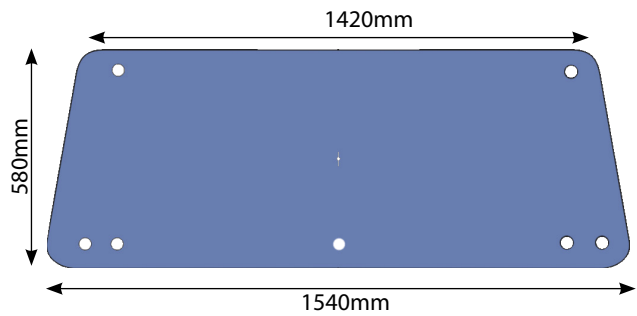

4599
Glass Zetor Unified Rear Window