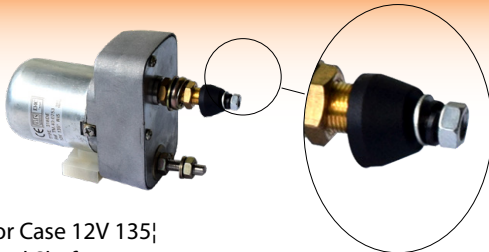

51025
Wiper Motor Case 12V 135|
Small Tapered Shaft
Shaft Length 34mm