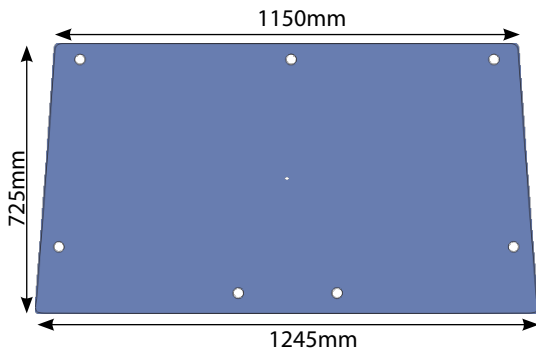

Cab Glass

Crystal

Unified Range

2274
Glass Zetor 8111 Rear Glass Not For Duncan Cab