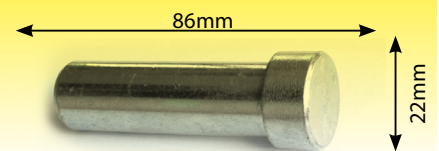

DRP48818
Drop In Pin - 2 Pin Type
Push Back