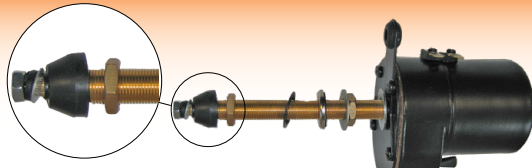

Wiper Motors

2494
Wiper Motor 12 Volt 105 Degrees
Small Tapere