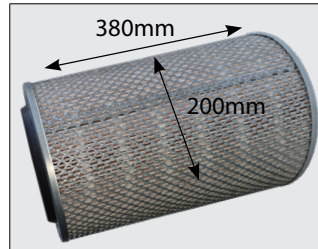

5156
Outer Air Filter Zetor 9540
Case 1455