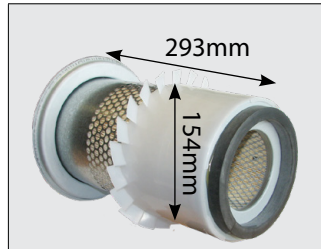

1083
Outer Air Filter JCB 3CX
Zetor Proxima 6441 7441
8441 Zetor 21's