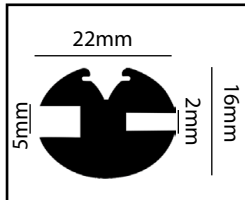

Weather Strip Beaded - Suits 4.8mm Glass

1773-5	5 Metres
1773-10	10 Metres
1773-20	20 Metres