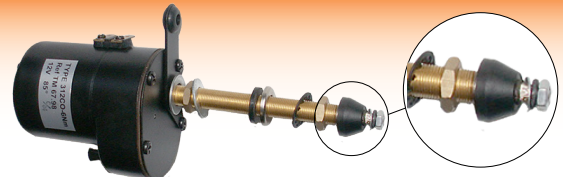

2493
Wiper Motor 12 Volt 85 Degrees
Small Tapered