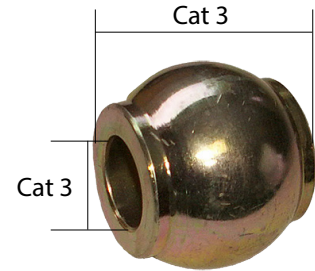

43155
Bush Lower Link Conversion
Cat 2 to Cat 3

53496
Bush Lower Link Conversion
Cat 2 to Cat 3 ID 1 1/8" OD 1 7/16" Length 2
1/2" 63.5mm

2424
Lower Link Conversion Bush
1 1/8" to 7/8"

Top Links

21018

Cat 2/3

Top Link Ball Cat 2/3

- I/D Ø: 1".
- O/D Ø: 2 23/64".
- Width: 2".

21019

Cat 3/3

Top Link Ball Cat 3/3

- I/D Ø: 1 9/32".
- O/D Ø: 2 23/64"
- Width: 2"

4044

Top Link Ball CAT 2

Cat 2/2

Top Link Conversion Bushes

53475

Bush Top Link
Conversion Cat 2 Cat 3

42144

Top Link Conversion Bush Ford
10 100 Cat 1/2
1000 30 40 Industrial TW Series

Quick Release Ends

CAT 2