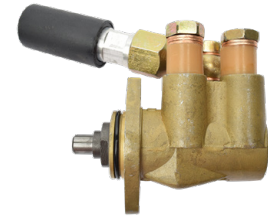

54699

Ring Gear Zetor 120 Teeth UR1 4911
5011 6011 6045 7011 7745
[OE Ref: 950316](#)

Oil Pumps

7688

Oil Pump Assembly Zetor UR1

7702

Oil Pump Assembly Zetor UR2

Engine Parts

Piston Ring Kit

7196
Piston Ring & Liner Kit Zetor 8011

7667
Cylinder Liner Kit Zetor Forterra 10641 Euro2 11441
Euro2 11741.4C Euro2 8641 Euro2 9641 Euro 2

7686
Cylinder Liner Kit Zetor 102/4

7689
Cylinder Liner Kit Zetor 102/3

7681
Cylinder Liner Kit Zetor UR1
3320 3340 4340 4712 4718
5320 5340H

Fuel Components

Priming Pump

5016

Priming Pump Zetor
8011/8111

Fuel Lift Pumps

5124

Fuel Lift Pump
Zetor 5211

5009

Fuel Lift Pump
Zetor 8011 8111

Fuel Tank Cap

2503

Fuel Tank Cap Zetor 6718 8011

Diesel Stop Solenoids

1976

Solenoid 12v Diesel
Stop BOSCH Type