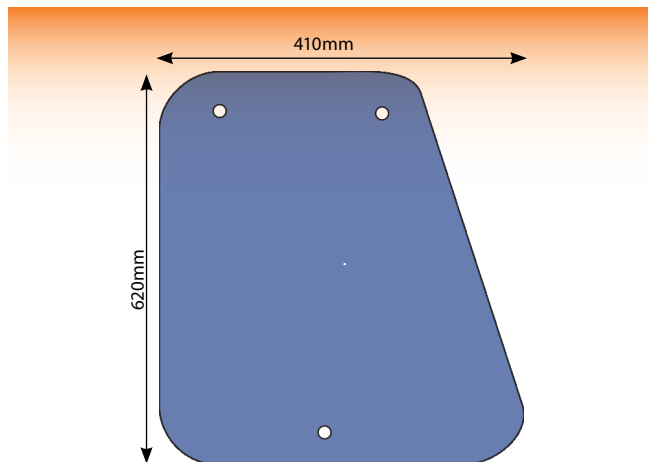

Glass

D7024

Glass IHC Delux 1390
LH Side Window

D7023

Glass IHC Delux 1390
RH Side Window