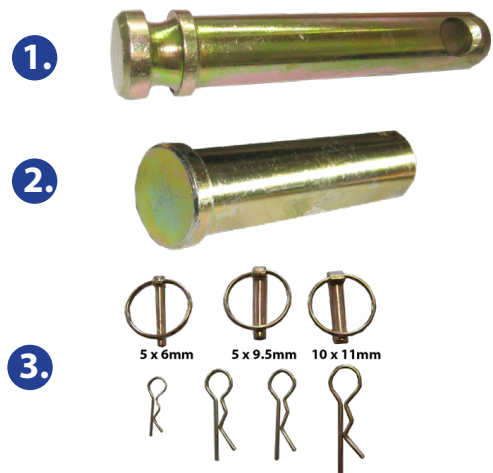

Linkage Parts

Part No	Applications		Min	Max
2474	Top Link David Brown Cat 2 Cat 1, Conversion Tube 14 1/2" Adj Min 20" Max 30"		490mm	725mm
51770	Handle for Ratch on Top Link fits 62108 1689 1690 1547 51720 <i>Shaft size is 44mm</i>			
1689	Top Link 20" Cat 2 Tube 20" (Adj. Min 25 3/32" Max 36 7/32") <i>Ratchet Handle is 51770</i>		625mm	915mm
1690	Top Link 16" Cat 1 Tube 16" (Adj. Min 20 3/4" Max 28 7/16") <i>Ratchet Handle is 51770</i>		520mm	700mm

Pins

Part No	Image 1
62166	Top Link Pin 20D Cat 1 - Short 76mm Also David Brown 990 996 1390
52735	Lower Link Pin Cat 1 David Brown 880 990 950

Part No	Image 2
893568	Clevis Pin 165 188 300 690 699 Levelling Box 7/8"

Part No	Image 3
53057	Linch Pin & Grip Clip Assortment Pack Qty 50