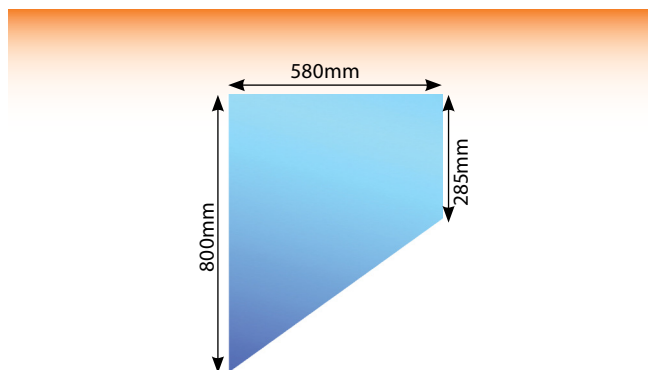

4597

Glass Case 90 94 Lower Door LH
Case/IH 1190 - 1694, Marshall 602 - 804