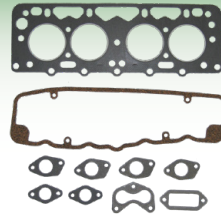

3376

Head Gasket Set David
Brown Red 990