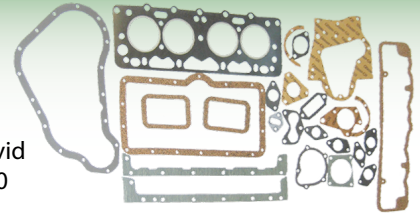

2054

Gasket Set David
Brown Red 990
AD4 AD47