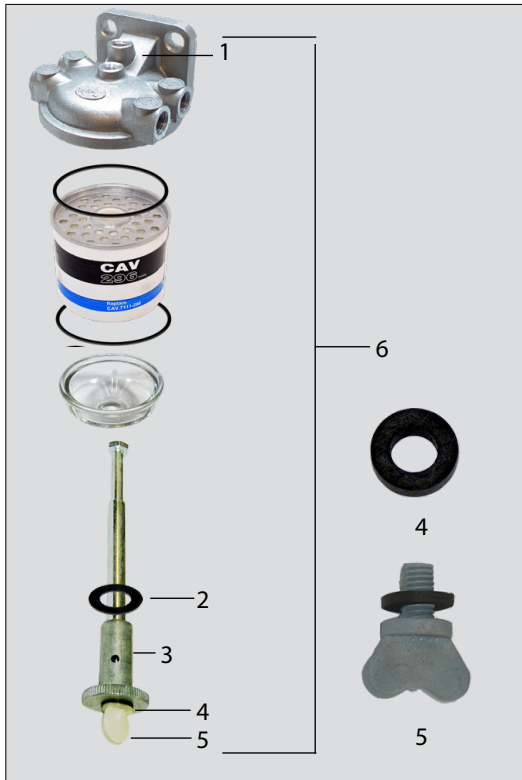

Fuel Filter Assembly

1. **1698** Fuel Stud Upper O Ring
2. **922165** Seal - Under Glass Bowl
3. **1830702** Fuel Filter Stud Assembly
4. **3392** Washer for Bleed Screw
5. **922169** Fuel Filter Bleed Screw
6. **991045** Fuel Filter Assembly Single Imperial