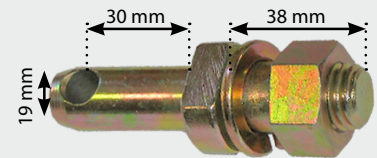

4709
Implement Pin David Brown - 3/4" UNC