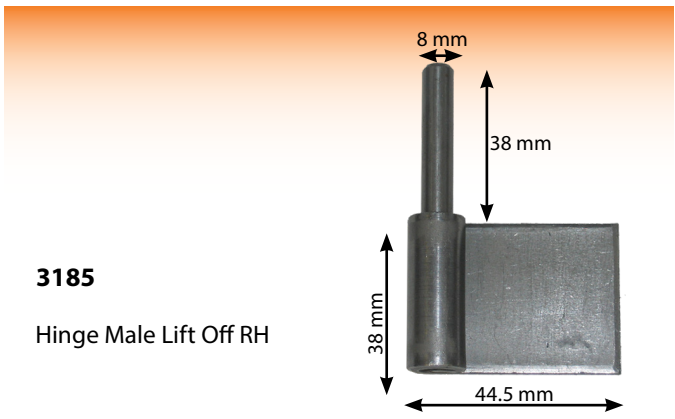

Cab Door - Hinges

Cab Door - Parts

3982

Non Locking Plain
Handle 1.75'

3983

Locking Handle
500's 1.75'

1770

Door Handle Non
Locking (1.5')