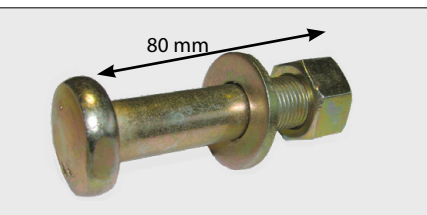

828217
Rim To Disc Bolt & Nut +Washer
5/8" UNF x 2 7/8"