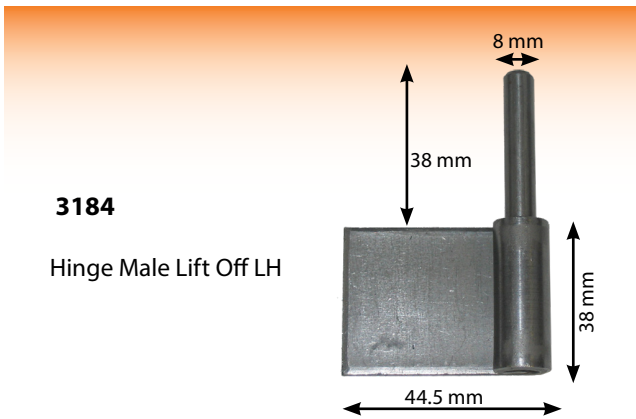

Cab Door - Hinges

Cab Door - Parts

3982

Non Locking Plain
Handle 1.75'

3983

Locking Handle
500's 1.75'

1770

Door Handle Non
Locking (1.5')