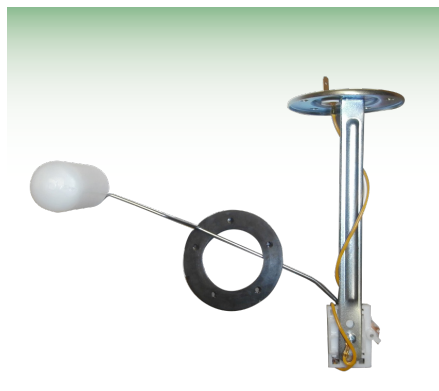

52067
Fuel Sender David Brown
1490 1495 1594 1690