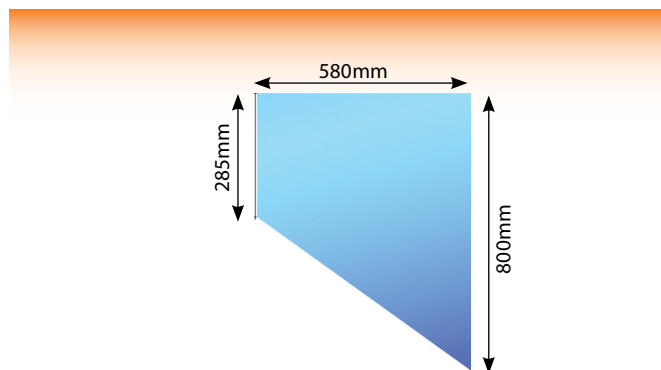

4598

Glass Case 90 94 Door Lower RH
Case/IH 1190 - 1694, Marshall 602 - 804