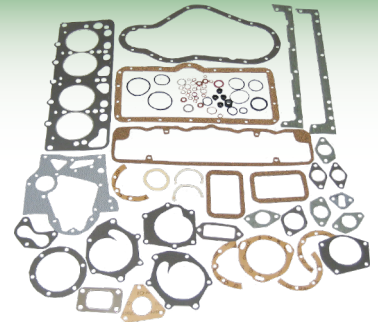

2053

Gasket Set David Brown 990 995
1200 1410 Complete