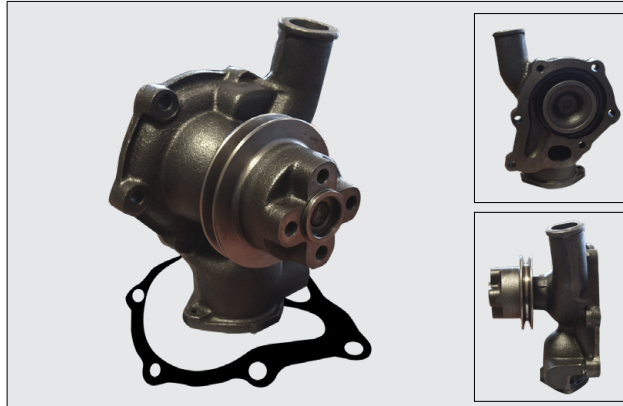

52664
 Radiator David Brown 1290 1390 1294
394mm x 445mm 3 Row
 OE Ref: [K300103](#)

55240
 Radiator David Brown 990 995 996 Late Type

Water Pumps

52396
Water Pump David Brown 850 880 890 950
OE Ref: K961162 / K902192