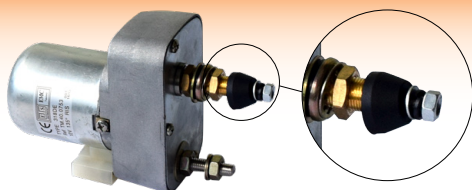

51025
Wiper Motor Case 12V 135| Small Tapered Shaft
Shaft Length 34mm