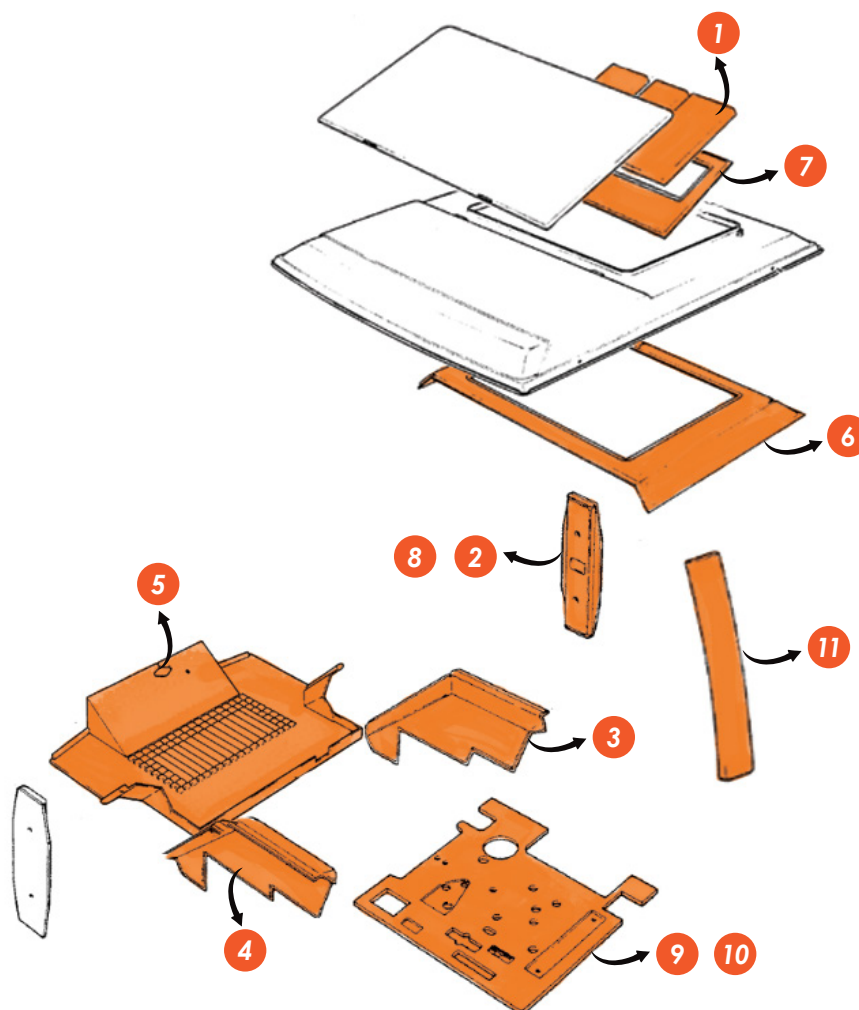

Cab Foam & Floor Mats

Part No.	Description	OE Ref:
1	55571 Roof Hatch Lining 90 Series 1190 1290 1390	K303567
2	55572 Cab Door Pillar Foam Set 90 Series 1190 1290 1390	K303213
3	55573 Cab Right Hand Mudguard Foam Extending 90 Series 1190 1290 1390	K303687
4	55574 Cab Left Hand Mudguard Foam Extending 90 Series 1190 1290 1390	K303772
5	55575 Cab Floor Mat 1190 1290 1390 1194 1394	K303582
6	55576 Roof Lining David Brown 94 Series 1194 1294 1394 1494 1594 1694 Case	K307552
7	55577 Roof Hatch Lining David Brown 94 Series 1194 1294 1394 1494 1594 1694	K307551
8	55578 Cab Pillar Foam Set David Brown 1094 Series 1194 1294 1394 1494 1594 1694	K311526
9	55579 Cab Under Seat Foam Pad David Brown 1294 1394 Case	K262745
10	55580 Cab Under Seat Pad Foam David Brown 1494 1594 1694 Case	K307584