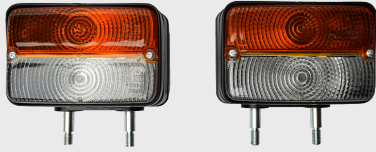

61787
Badge - Various Light Switch Positions
David Brown - Suit's 51743

52777
Wiring Loom David Brown 770 780

52778
Wiring Loom 990 Selectamatic

52779
Wiring Loom 770 780 Selectamatic

Lamps

4207
Signal Lamp Double Sided
80mm High 120mm Wide 80mm Deep