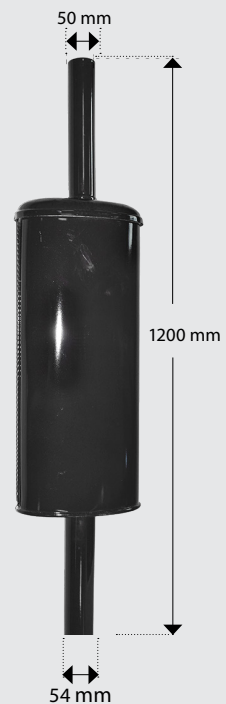

52656
Exhaust David Brown 1290 1294
1390 - 57mm OD 4 Cylinder
NOT for 1490

- Black Enamel
- 47.5mm ID
- 230mm Bottom Pipe
- 635mm Silencer Box
- 200mm Top Pipe