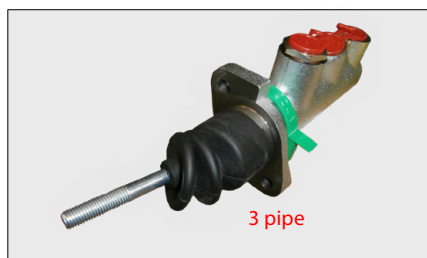

4999R
Brake & Clutch Master Cylinder 885 990
995 996 1190 - 1690 1194 - 1694 LHM
OE Ref: K950544

3 pipe

62837
Brake Master Cylinder Fermec 860 Case
IHC CS48 CS52 CS58 CS63 CS68 CS75
David Brown 1394 1494 1594 1694