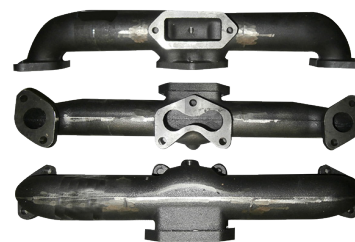

52738
Exhaust Manifold David Brown 4 Cylinder 990 995 996 1210 1290 1390