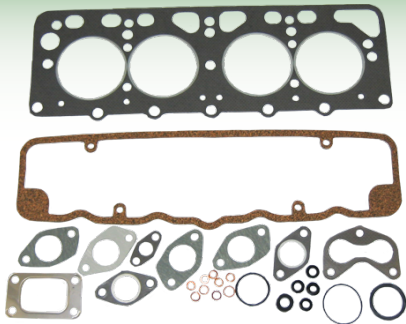

Head Gasket Set David
Brown Red 990

3714

Head Gasket Set David
Brown 1594 1694 6 Cyl

996/1210/1290/1394/1490/1410

3060

Head Gasket Set David Brown
990 - 1200

3378

Sump Gasket Set David Brown 990
1410