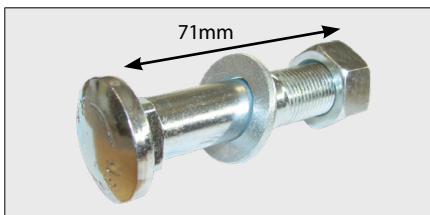

1022
Wheel Bearing Kit David
Brown 880 995

88649/10
Stub Axle Bearing
David Brown

3735
Front Hub Seal
David Brown 1200

828217
Rim To Disc Bolt & Nut +Washer
5/8" UNF x 2 7/8"

1330
Rim to Disc Bolt Ford (71mm long)