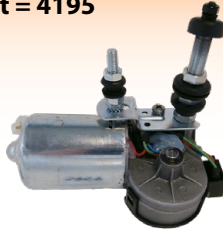

Wiper Motor 12 Volt 90° Small Tapered Shaft c/w Switch Used in kit 4195 (Shaft length 58mm)

3860