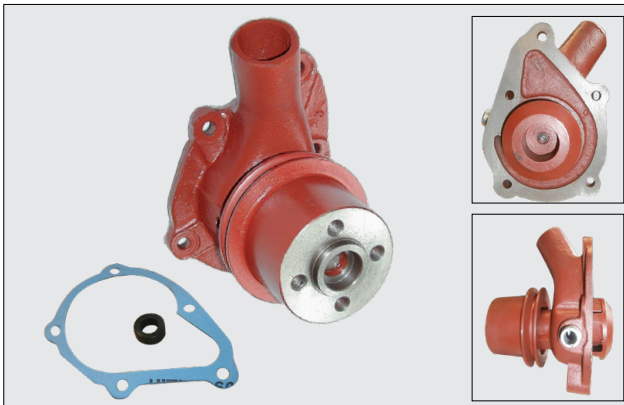

3789
Water Pump David Brown 995 996 4 Cylinder 1210 1212
1410 1412 990 995 996 Also 580F
Gasket to suit is 4832
OE Ref: K262883

1189
Water Pump David Brown 880 770 780 880 885
OE Ref: K911964

3833
Water Pump David Brown 885 New Type
OE Ref: K925067