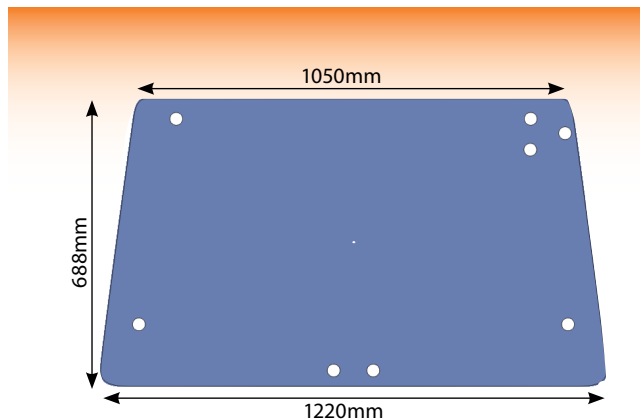

2380

Glass Case David Brown 1394 Rear Upper 8 Hole
Case IHC 1190 - 1694 Marshall 602 - 804

2380R

Gasket Rubber To Suit 2380 Glass Length 3.560mm
OE Ref: K303592