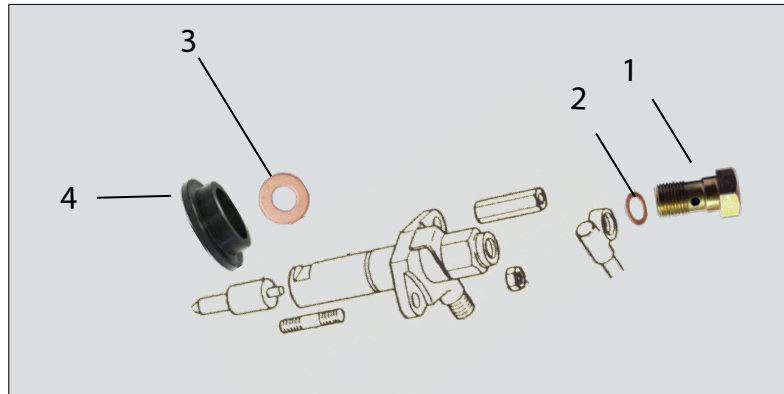

1. **0095315** Injector Banjo Bolt OE Ref: 731567M1
2. **2411152** Washer Injector Leak Off Pipe OE Ref: 376518X1
3. **0921173** Injector Washer 135 OE Ref: 376091X1
4. **33817114** Injector Dust Seal OE Ref: 33817114