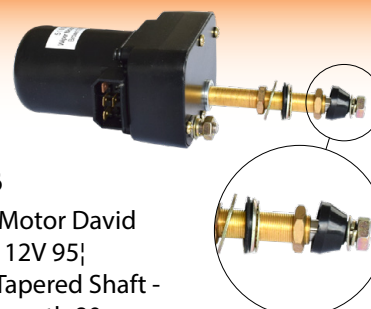

51006
Wiper Motor David
Brown 12V 95|
Large Tapered Shaft -
Shaft Length 80mm