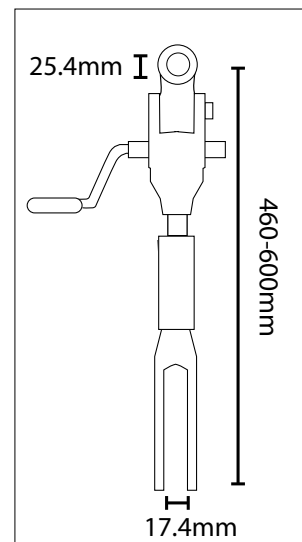

53926
Levelling Box David Brown 880 885 990 995 996 1190 1290 1390
OE Ref: K940508