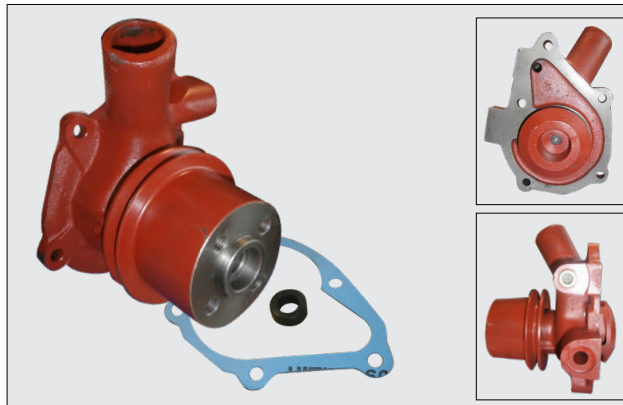

3789
Water Pump David Brown 995 996 4 Cylinder 1210 1212
1410 1412 990 995 996 Also 580F
Gasket to suit is 4832
OE Ref: K262883

1189
Water Pump David Brown 880 770 780 880 885
OE Ref: K911964

3833
Water Pump David Brown 885 New Type
OE Ref: K925067