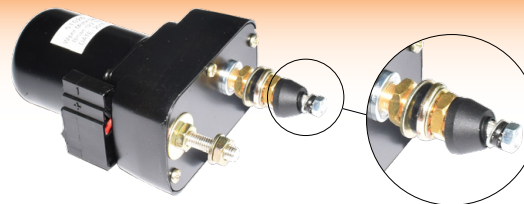

51026
Wiper Motor Case 12V 115| Small Tapered Shaft
Shaft Length 34mm