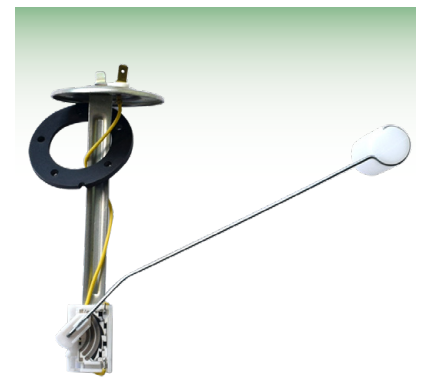

62727
Solenoid 12V Diesel Stop
42s 54s Plug In Type

Fuel Senders

52068
Fuel Sender David Brown
990 995 996
Height: 230mm

52067
Fuel Sender David Brown
1490 1495 1594 1690

52069
Fuel Sender David Brown 1294 1394
1390 with Sekura Cab
Height: 175mm

Cable End Clamps

51956
Cable End
1/4" (6mm)

51957
Cable End
9/32" (7mm)

51959
Cable End
11/32" (9mm)

51958
Cable End Assortment Pack of 25
1/4" x 3/8", 11/32" x 1/2", 9/32" x 1/2"

Pull to Stop Cables

52736
Stopper Knob
David Brown 770
780 Also 880 885