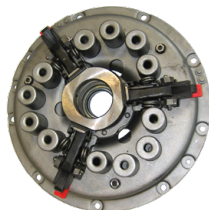

1505

Pilot Bearing

1947

Pressure Plate Single 11"