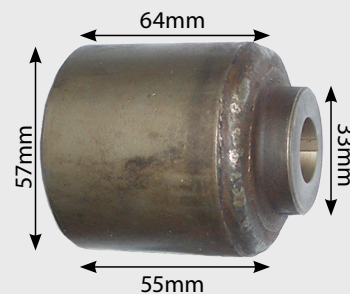

4566

Pump Coupler David Brown 990-1212 Selectomatic
990 1200 1210 1212