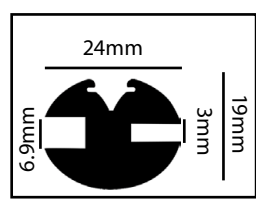

Weather Strip Beaded - Suits 6.4mm Glass

3097-5	5 Metres
3097-10	10 Metres
3097-20	20 Metres