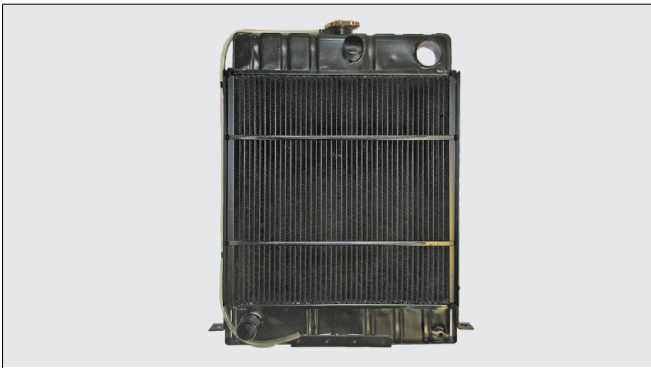

52164
4 Cylinder Radiator
David Brown 990 880 Early Red
OE Ref: [K909644](#)