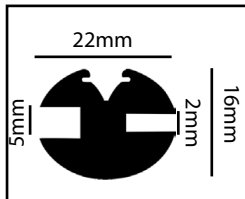

Weather Strip Beaded - Suits 4.8mm Glass

1773-5	5 Metres
1773-10	10 Metres
1773-20	20 Metres