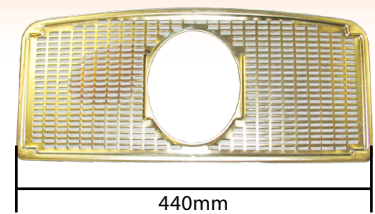

52649

Grill Kit David Brown 770 780 Implematic PAIR

52640

Nose Cone David Brown Implematic

52643

Grill David Brown 770 780 885 Small - Gold

52644

Grill David Brown 880 990 996 Large - Gold
1200 1210 1212 1410 1412
880 990 995