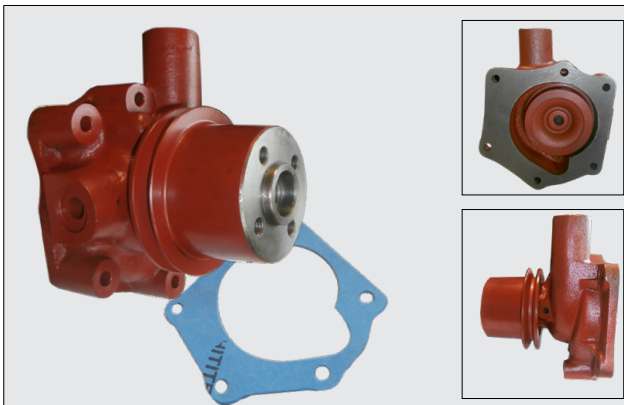

3789
Water Pump David Brown 995 996 4 Cylinder 1210 1212
1410 1412 990 995 996 Also 580F
Gasket to suit is 4832
OE Ref: K262883

1189
Water Pump David Brown 880 770 780 880 885
OE Ref: K911964

3833
Water Pump David Brown 885 New Type
OE Ref: K925067