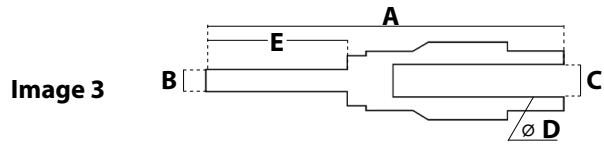

Levelling Box Parts

Part No.	Description	Size mm	
64927	Levelling Box Adjusting Pipe Valtra T154 T174 T194 T214 OE Ref: ACV0254210	Length: 305mm	
64931	Levelling Box Centre Tube HD Valtra T133 T163 T171 T191 T193LS T213V	Length: 285mm	
64925	Lift Link Tube Valtra 6200 6300 6400 6600 6800 6250 - 6850 N163 OE Ref: V33415800	Length: 285mm	
64910	Levelling Box Bottom Fork Valtra 6000 Series 8000 Series OE Ref: V32975000	Image 3 E: 146mm B: M30 C: 32mm D: 29mm	
64930	Bottom Fork Valtra T154 T174 T194 T214 OE Ref: V37271500	Image 3 A: 370mm B: M36 C: 38mm D: 29mm	
64923	Bottom Fork Valtra 6200 6300 6400 6600 6800 6900 8150 8550 OE Ref: V33415700	Image 3 A: 365mm B: M33 C: 32mm D: 29mm	

64908
Bottom Front Pin
OE Ref: V32974900

64934
Bottom Fork Lift Link
Pin Valtra T154 - T194
T214 T132 T162 T202D
OE Ref: V37272010

64909
Bottom Fork Plate
70mm x 27.5mm x 12mm
OE Ref: V32975400

64935
Bottom Fork Plate
Valtra T2 Series
OE Ref: ACV0108660

64924
Bottom Fork Pin Linch
Pin Valtra T154 T994
T214 T132 T162 T202D
OE Ref: JE9301