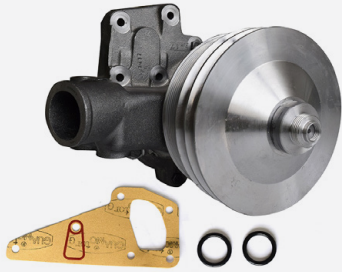

Engine Parts

51317
Oil Pump 28mm Suction pipe
26mm Hole 3000 Series
OE Ref: 04231307

65139
Oil Filler Cap Valtra A Series Mezzo Hitech
M Series N Series 64 Series 74 Series
OE Ref: V836017927

Water Pumps

64829
Water Pump 502 504
OE Ref: 836055032

64831
Water Pump
1102 1103 702 802 803 903
OE Ref: 836124301

64832
Water Pump 361 500 565
OE Ref: 836014271

53375
Water Pump Valmet
6900 8000 8050 8050H 8150 8200 8400
OE Ref: 836864481

55567
Inner Waterpump Gasket Valtra
Suits 53375 Pump
OE Ref: V836866742

55568
Outer Waterpump Gasket Valtra 8000
Series Mega T Series 8000 Series Hitech
Suits 53375 Pump
OE Ref: V836864471

64684
Water Pump Valmet Valtra 00 6000 A BM
X Series
OE Ref: 836764215

64943
Water Pump Valtra 255 355 365 465 555
6000 6100 6200 6400
OE Ref: 836755471

64756
Water Pump Valtra 6000 Series
OE Ref: 836747847

Water Pumps

64737
Water Pump Valtra T Series
OE Ref: V836866732

55565
Water Pump Inner Gasket
Valtra 255 - 565 800 - 900 6000 Mezzo
Series 6000 Hitech Series
Suits 64757 Pump
OE Ref: V836120129