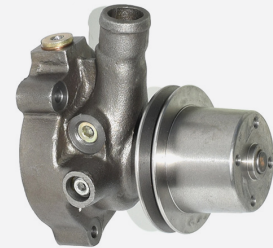

64976
Blower Motor Valtra 6000 A M N T
OE Ref: [V36635800](#)

54789
Blower Motor Valtra 6000 8000 M T
OE Ref: [V32519000](#)

Condensor

64941
Condensor Valtra A72 A82 A92 N82 Hi Tech
OE Ref: [V37899200](#)

Engine Parts

51317
Oil Pump 28mm Suction pipe
26mm Hole 3000 Series
OE Ref: 04231307

65139
Oil Filler Cap Valtra A Series Mezzo Hitech
M Series N Series 64 Series 74 Series
OE Ref: V836017927

Water Pumps

64829
Water Pump 502 504
OE Ref: 836055032

64831
Water Pump
1102 1103 702 802 803 903
OE Ref: 836124301

64832
Water Pump 361 500 565
OE Ref: 836014271

53375
Water Pump Valmet
6900 8000 8050 8050H 8150 8200 8400
OE Ref: 836864481