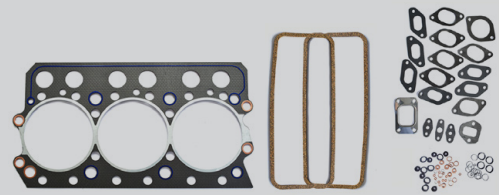

Head Gasket sets

64713

Head Gasket Set
05 Series

OE Ref:
836331747