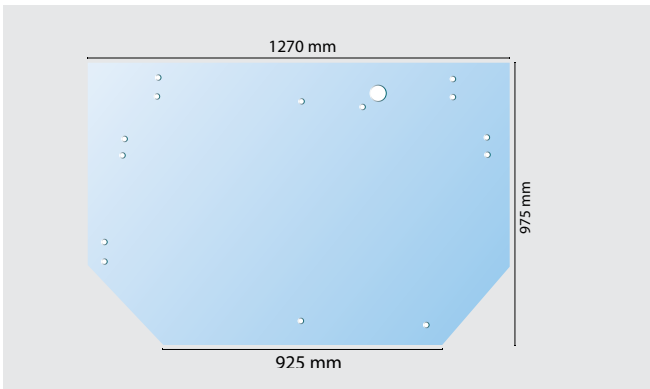

53168
Rear Window Glass Valtra 6000 8000 M120 130 6000 8000 M120 130 Valmet 150 X100 110 120 XM130 150 T Series
OE Ref: 36841200