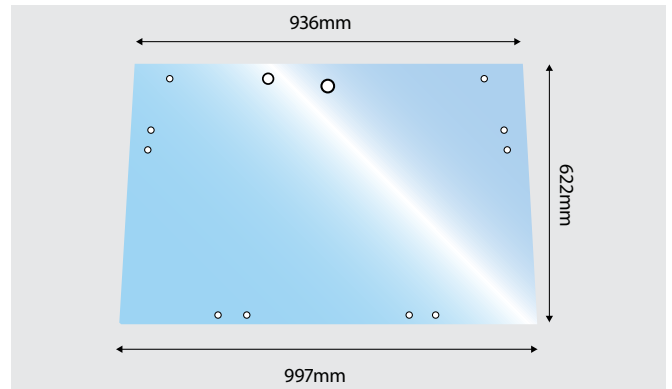

64755
Windscreen Valmet Valtra 00 65 A Series
OE Ref: 33167000