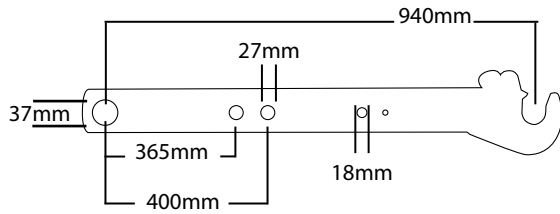

64924
Bottom Fork Pin Linch
Pin Valtra T154 T994
T214 T132 T162 T202D
OE Ref: JE9301

Lift Arms

HEAVY DUTY CAT3

T132D - T182D T183V - T202D T203V Suits 110mm Lift Cylinder

64886

Left Hand Lift Arm

64887

Right Hand Lift Arm