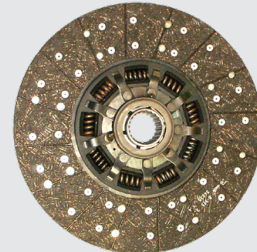

Clutch Parts

14"

Single Cover

51414
Clutch Assembly Valmet 8050/81-84/85/8750
350mm

Loose Disc

51415
Clutch Disc Valmet 8050/81-84/85/8750
350mm 22 Splines

Transmission Bearing

3985
Valmet Valtra 6300 6400 8050 N Series
OE Ref: AL66088