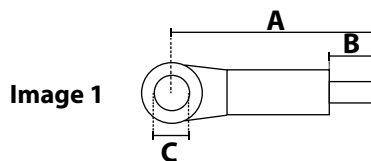

Levelling Box Parts

Part No.	Description	Size mm	
64911	Shaft Levelling Box Valtra 6000 Series 8000 Series OE Ref: V32975300	Image 1 A: 250mm B: 60mm C: 37mm M30	
64926	Levelling Box Shaft Top Valtra 6200 6300 6400 6800 6250 - 6850 N163 OE Ref: V33415600	Image 1 A: 240mm B: 50mm C: 40mm	
64907	Levelling Box Adjusting Tube Valtra 6000 8000 Series OE Ref: V32975100		
64932	Levelling Box Pipe Valtra T154 T174 T194 T214 OE Ref: ACV0254230		
64929	Levelling Box Shield Pipe Valtra OE Ref: ACV0254220		
64933	Levelling Box Yoke End HD Valtra T154 T194 T214 T132 T162 T202D	Image 2 A: 134mm B: 35mm C: 40mm	
64928	Levelling Box Yoke End HD Valtra T154 T174 T194 T214 OE Ref: ACV0254240	Image 2 A: 120mm B: 35mm C: 40mm	
64906	Lift Link Tube Valtra 6000 Series 8000 Series OE Ref: V32975200	Length: 275mm