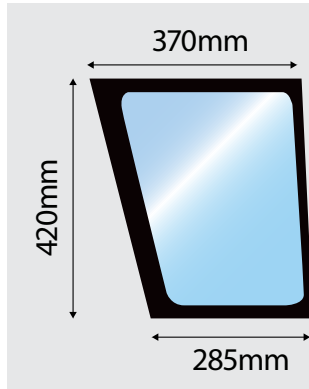

65026

Power Steering Cylinder 6000 8000 M XM T X TC/TCH Series

OE Ref: V34054810

65134

Power Steering Ram Valmet 505 605 615 705 715 805

OE Ref: VA30371310

Cab

VALTRA 0065 A SERIES FRONT GLASS	
64750 OE Ref: 33232100	64751 OE Ref: 33232200
Left Hand Glass	Right Hand Glass