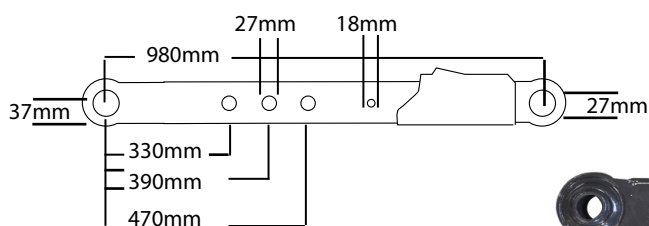

TELESCOPIC

Valtra ME220 Series 6200 - 6800 A72 - A92

64879

Left Hand Lift Arm

64878

Right Hand Lift Arm