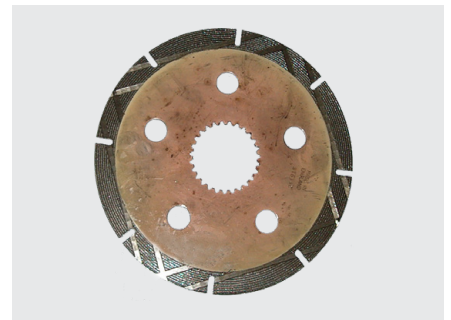

1860964
Brake Disc Wet Bronze 10 Per Tractor 8.75"
50B 42 Series Early Type 27 Splines
OE Ref: 1860964M2