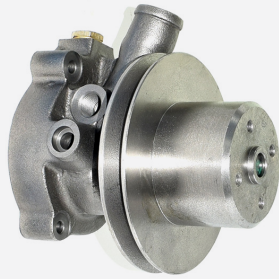

Engine	4	
<hr/>		
Filters	14	
<hr/>		
Axle	19	
<hr/>		
Cab & Electrical	21	
<hr/>		
Clutch	26	
<hr/>		
Brakes Hydraulics and Linkage	33	
<hr/>		

Piston

54140

Piston 3 Ring 35mm Pin 3000 Series
 OE Ref: 04152191

64976
Blower Motor Valtra 6000 A M N T
OE Ref: [V36635800](#)

54789
Blower Motor Valtra 6000 8000 M T
OE Ref: [V32519000](#)

Condensor

64941
Condensor Valtra A72 A82 A92 N82 Hi Tech
OE Ref: [V37899200](#)

Engine Parts

51317
Oil Pump 28mm Suction pipe
26mm Hole 3000 Series
OE Ref: 04231307

65139
Oil Filler Cap Valtra A Series Mezzo Hitech
M Series N Series 64 Series 74 Series
OE Ref: V836017927

Water Pumps

64829
Water Pump 502 504
OE Ref: 836055032

64831
Water Pump
1102 1103 702 802 803 903
OE Ref: 836124301

64832
Water Pump 361 500 565
OE Ref: 836014271

53375
Water Pump Valmet
6900 8000 8050 8050H 8150 8200 8400
OE Ref: 836864481