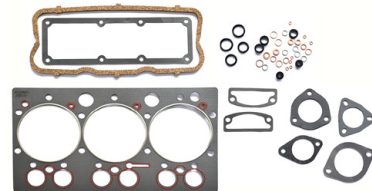

64715

Head Gasket Set
6000 Series

OE Ref:
83664029