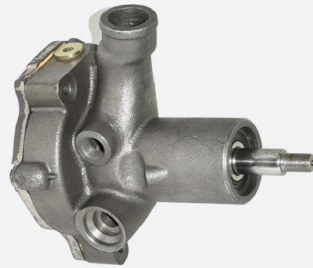

64976
Blower Motor Valtra 6000 A M N T
OE Ref: [V36635800](#)

54789
Blower Motor Valtra 6000 8000 M T
OE Ref: [V32519000](#)

Condensor

64941
Condensor Valtra A72 A82 A92 N82 Hi Tech
OE Ref: [V37899200](#)

Engine Parts

51317
Oil Pump 28mm Suction pipe
26mm Hole 3000 Series
OE Ref: 04231307

65139
Oil Filler Cap Valtra A Series Mezzo Hitech
M Series N Series 64 Series 74 Series
OE Ref: V836017927

Water Pumps

64829
Water Pump 502 504
OE Ref: 836055032

64831
Water Pump
1102 1103 702 802 803 903
OE Ref: 836124301

64832
Water Pump 361 500 565
OE Ref: 836014271

53375
Water Pump Valmet
6900 8000 8050 8050H 8150 8200 8400
OE Ref: 836864481