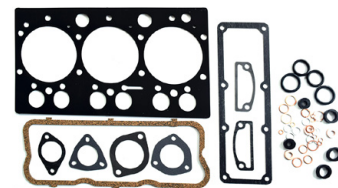

Head Gasket Set
 Valtra 6000 Series 6100

OE Ref:
 83664029

64714

Head Gasket
 04 05 15 8000 Series

OE Ref:
 836122443

Full Gasket sets

<p>64709</p>	<p>Full Gasket Set 05 15 55 Series</p>	<p>OE Ref: 836131371</p>	
---------------------	---	------------------------------	--