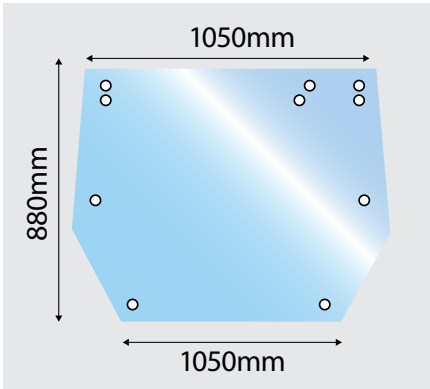

65026

Power Steering Cylinder 6000 8000 M XM T X TC/TCH Series

OE Ref: V34054810

65134

Power Steering Ram Valmet 505 605 615 705 715 805

OE Ref: VA30371310

Cab

VALTRA 0065 A SERIES FRONT GLASS	
64750 OE Ref: 33232100	64751 OE Ref: 33232200
Left Hand Glass	Right Hand Glass